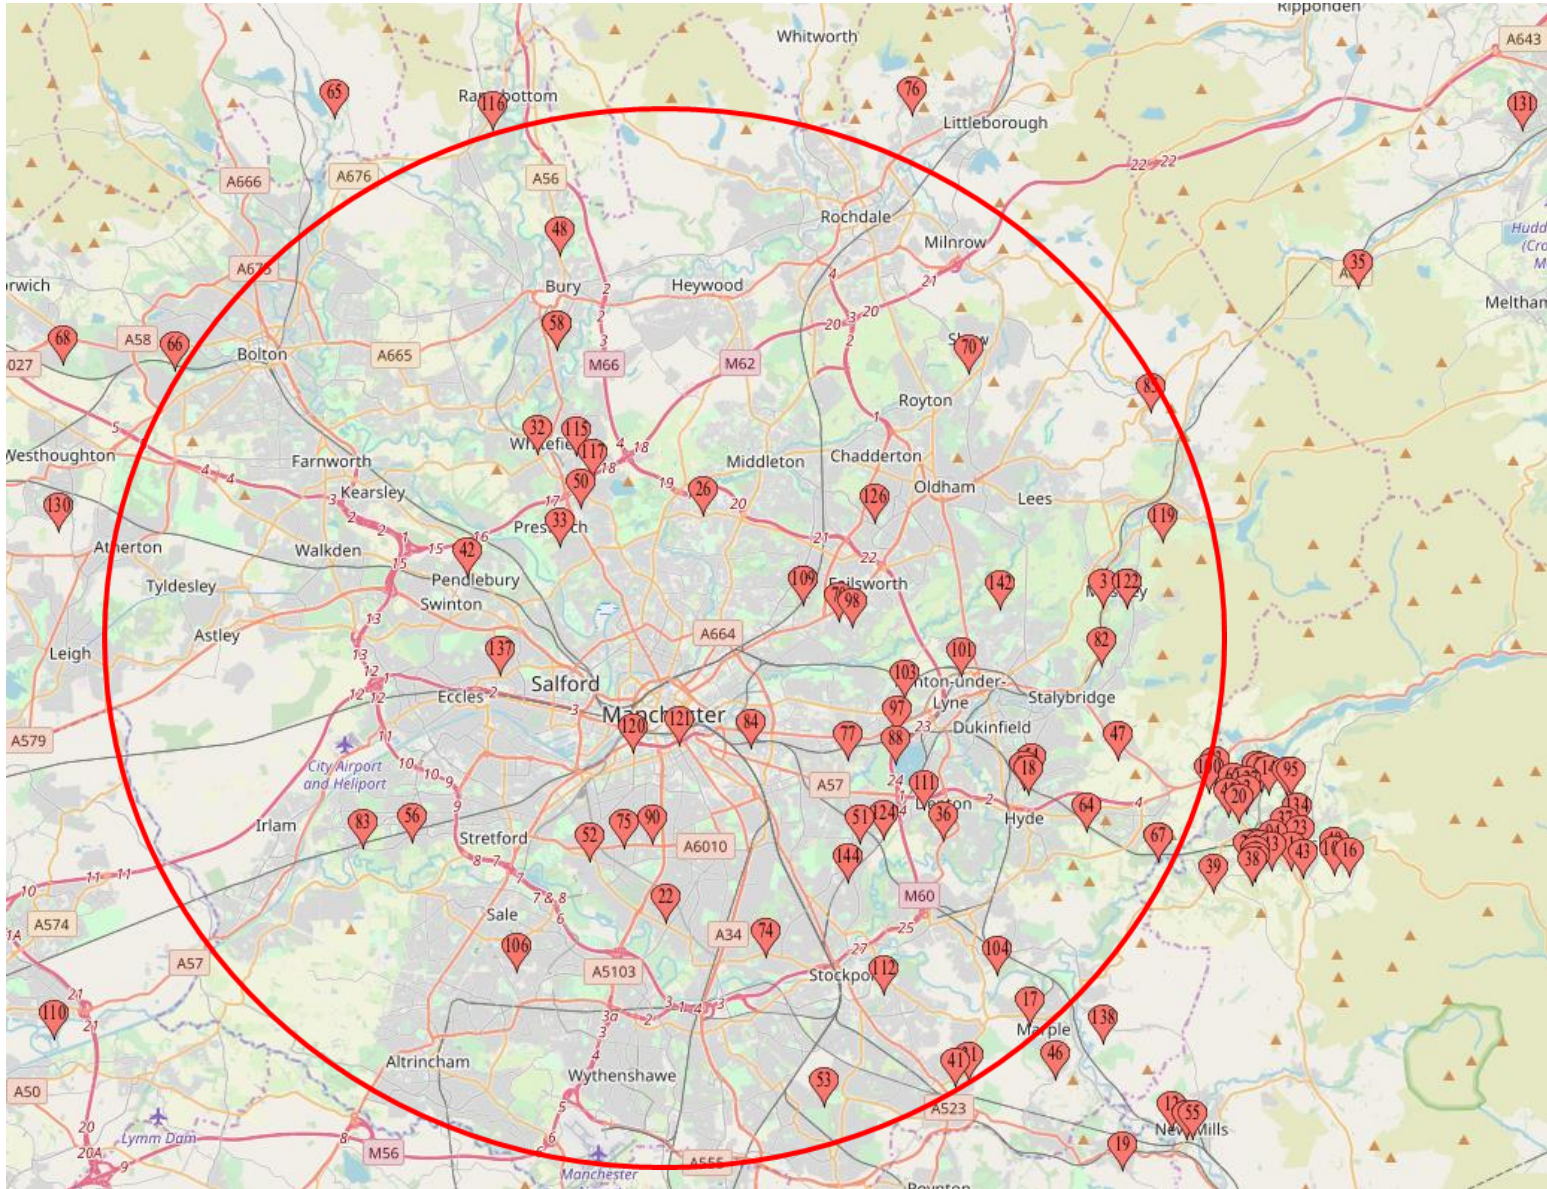

Full Tour of Tameside Runners 2018

89% from no further than 10 miles of the M60 Motorway

Gender Split **68% Male** & 32% Female

Average Age of Participant **44 years old**

X-Trail 10K Tour of Tameside Runners 2018

87% from no further than 10 miles of the M60 Motorway

Gender Split 44% Male & **56% Female**

Average Age of Participant **41 years old**

Hell on the Fell 10K Tour of Tameside Runners 2018

90% from no further than 10 miles of the M60 Motorway

Gender Split **69% Male** & 31% Female

Average Age of Participant **40 years old**

Hero Half Marathon Tour of Tameside Runners 2018

95% from no further than 10 miles of the M60 Motorway

Gender Split **58% Male** & 42% Female

Average Age of Participant **39 years old**

Dr Ron Hyde 7 Tour of Tameside Runners 2018

81% from no further than 10 miles of the M60 Motorway

Gender Split 44% Male & **56% Female**

Average Age of Participant **42 years old**