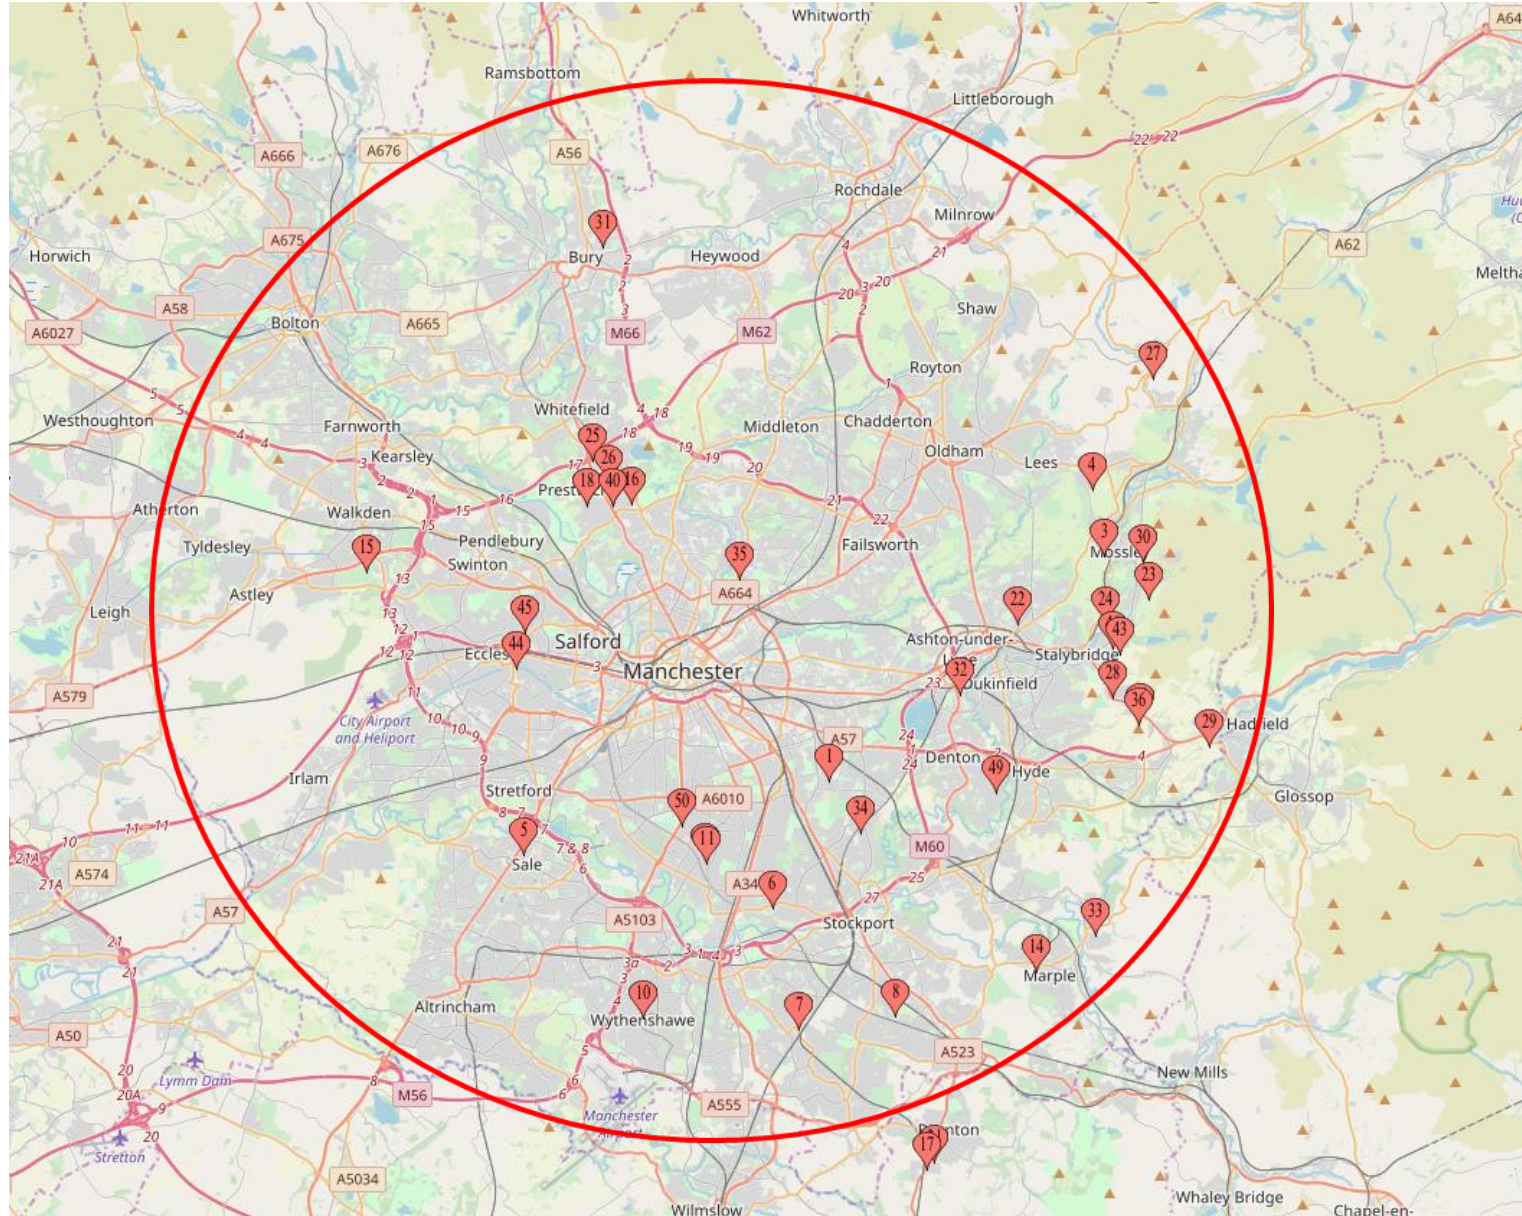

Full Tour of Tameside Runners 2018

89% from no further than 10 miles of the M60 Motorway

Gender Split **68% Male** & 32% Female

Average Age of Participant **44 years old**

X-Trail 10K Tour of Tameside Runners 2018

87% from no further than 10 miles of the M60 Motorway

Gender Split 44% Male & **56% Female**

Average Age of Participant **41 years old**

Hell on the Fell 10K Tour of Tameside Runners 2018

90% from no further than 10 miles of the M60 Motorway

Gender Split **69% Male** & 31% Female

Average Age of Participant **40 years old**

Hero Half Marathon Tour of Tameside Runners 2018

95% from no further than 10 miles of the M60 Motorway

Gender Split **58% Male** & 42% Female

Average Age of Participant **39 years old**

Dr Ron Hyde 7 Tour of Tameside Runners 2018

81% from no further than 10 miles of the M60 Motorway

Gender Split 44% Male & **56% Female**

Average Age of Participant **42 years old**