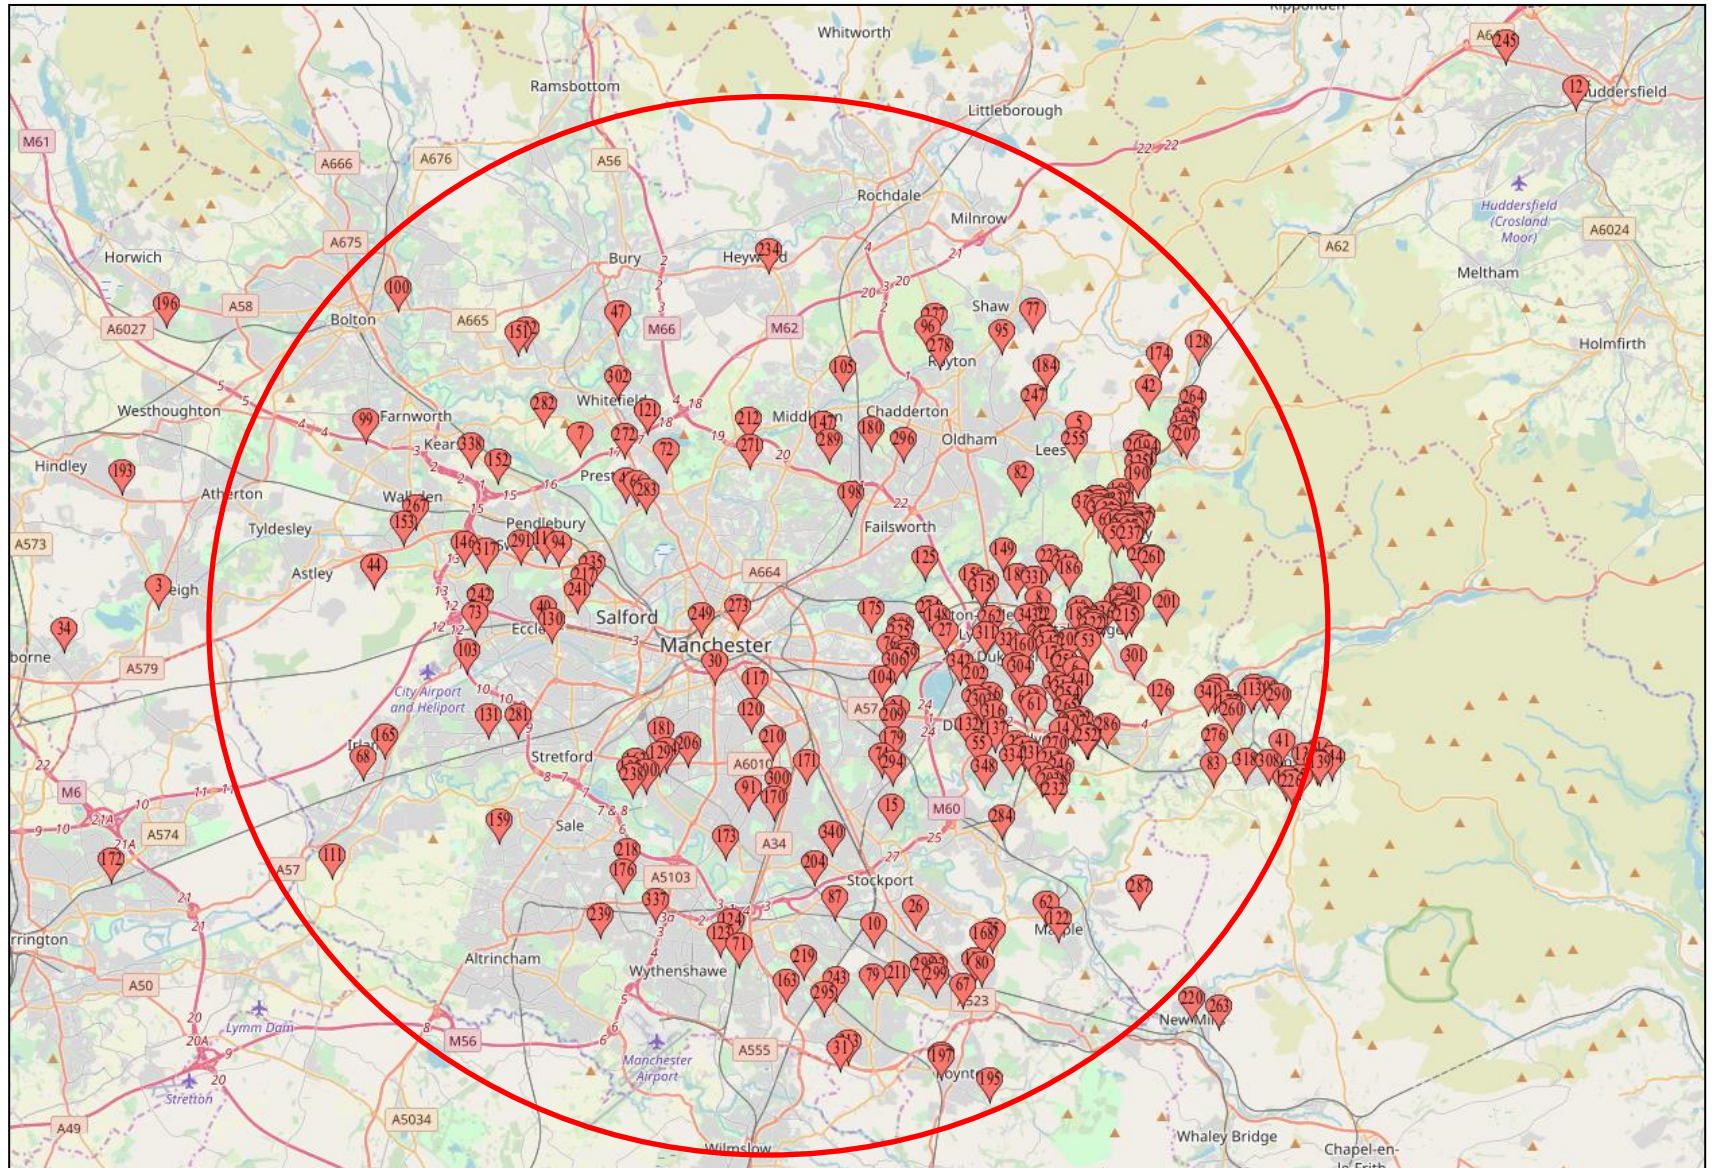

Full Tour of Tameside Runners 2018

89% from no further than 10 miles of the M60 Motorway

Gender Split **68% Male** & 32% Female

Average Age of Participant **44 years old**

X-Trail 10K Tour of Tameside Runners 2018

87% from no further than 10 miles of the M60 Motorway

Gender Split 44% Male & **56% Female**

Average Age of Participant **41 years old**

Hell on the Fell 10K Tour of Tameside Runners 2018

90% from no further than 10 miles of the M60 Motorway

Gender Split **69% Male** & 31% Female

Average Age of Participant **40 years old**

Hero Half Marathon Tour of Tameside Runners 2018

95% from no further than 10 miles of the M60 Motorway

Gender Split **58% Male** & 42% Female

Average Age of Participant **39 years old**

Dr Ron Hyde 7 Tour of Tameside Runners 2018

81% from no further than 10 miles of the M60 Motorway

Gender Split 44% Male & **56% Female**

Average Age of Participant **42 years old**