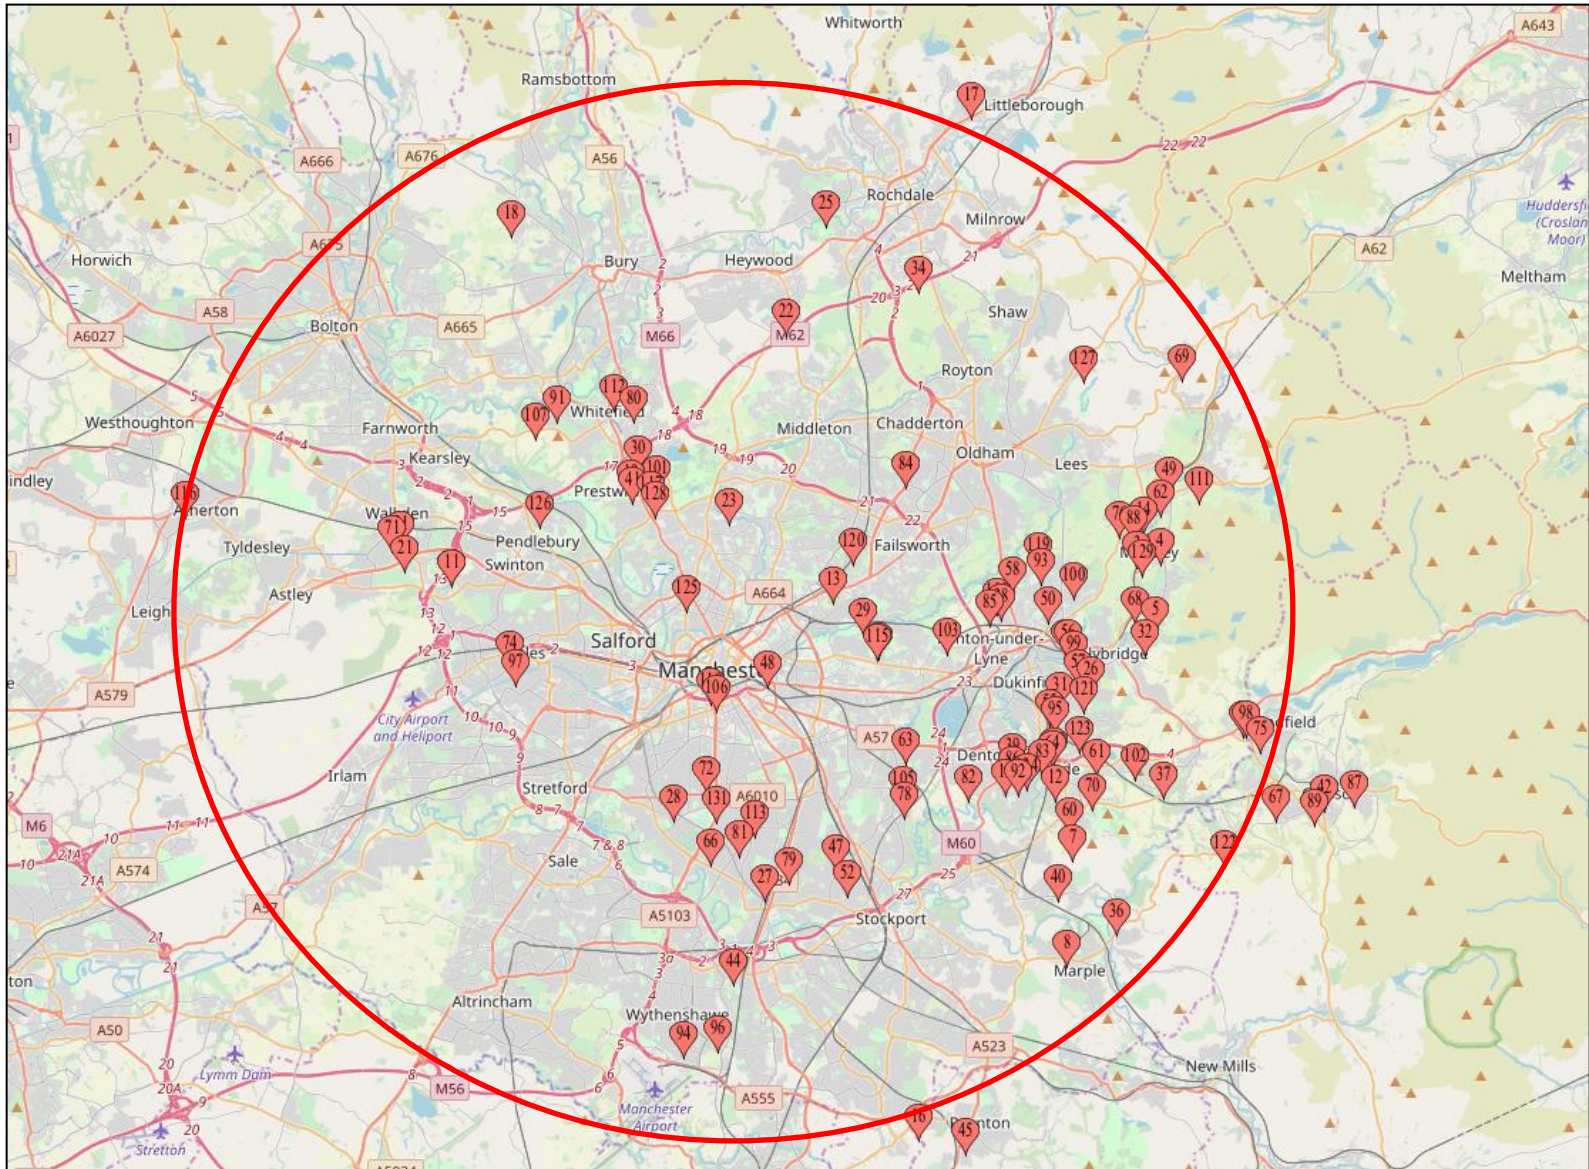

Full Tour of Tameside Runners 2018

89% from no further than 10 miles of the M60 Motorway

Gender Split **68% Male** & 32% Female

Average Age of Participant **44 years old**

X-Trail 10K Tour of Tameside Runners 2018

87% from no further than 10 miles of the M60 Motorway

Gender Split 44% Male & **56% Female**

Average Age of Participant **41 years old**

Hell on the Fell 10K Tour of Tameside Runners 2018

90% from no further than 10 miles of the M60 Motorway

Gender Split **69% Male** & 31% Female

Average Age of Participant **40 years old**

Hero Half Marathon Tour of Tameside Runners 2018

95% from no further than 10 miles of the M60 Motorway

Gender Split **58% Male** & 42% Female

Average Age of Participant **39 years old**

Dr Ron Hyde 7 Tour of Tameside Runners 2018

81% from no further than 10 miles of the M60 Motorway

Gender Split 44% Male & **56% Female**

Average Age of Participant **42 years old**